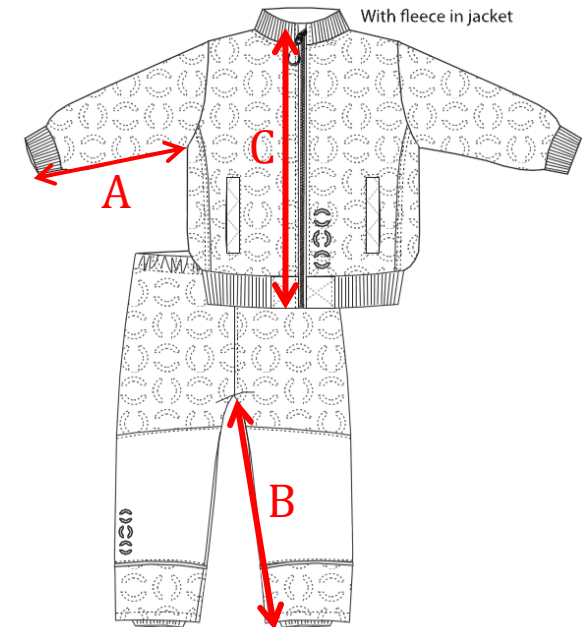

Størrelsesguide for Mikk-Line termotøj med fleece

Her er en komplet størrelsesguide
over størrelse i forhold til alder.
Alle mål er i cm. Alle mål er vejledende.

MÅL	Sted	74	80	86	92	98	104	110	116	122	128
A	Indvendig armlængde	18,0	19,0	22,0	24,0	25,0	27,0	31,0	32,0	34,0	36,0
B	Indvendig benlængde	24,5	28,0	30,0	32,0	34,0	36,0	43,0	45,0	48,0	49,0
C	Nakke til numse	36,0	37,0	38,0	40,0	41,0	43,0	45,0	46,0	47,0	47,0